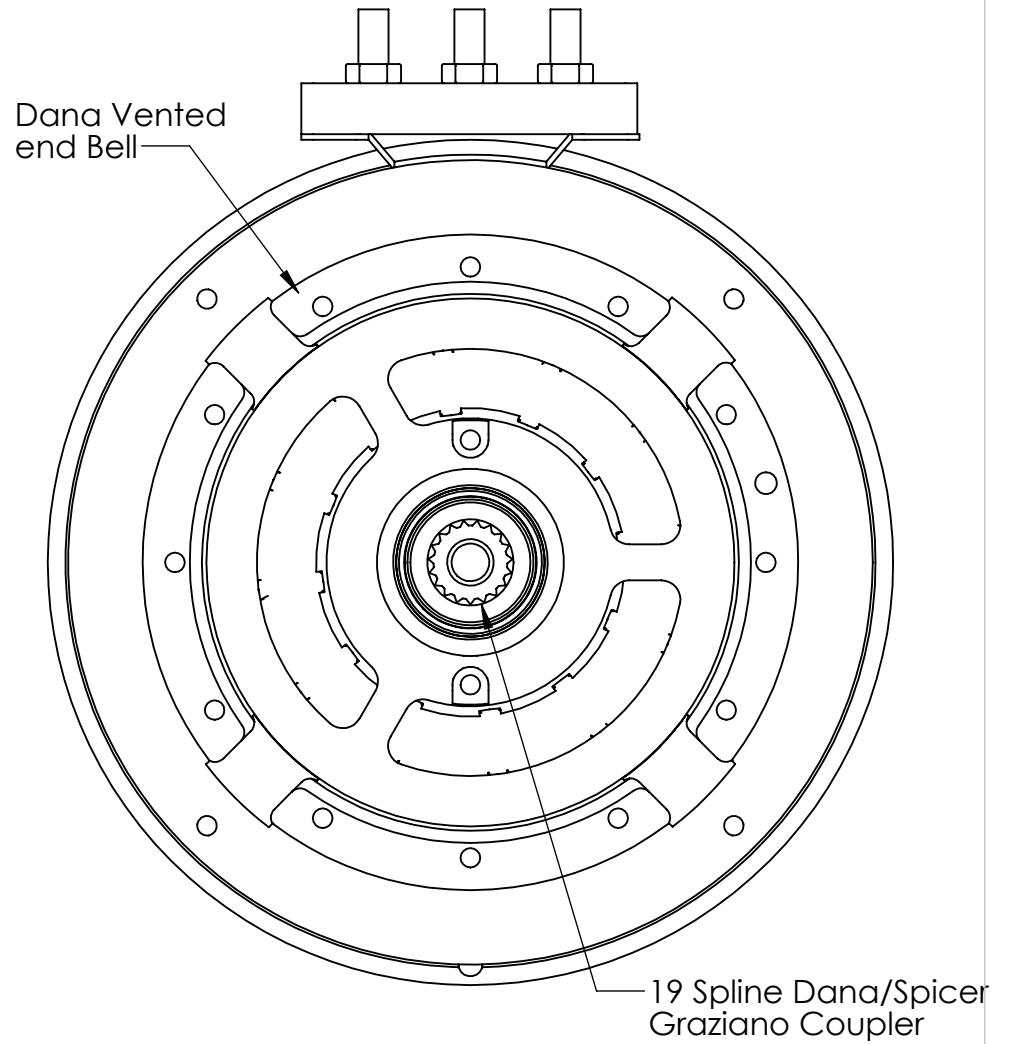

# AC34/35-16.02

ENCODER END

DRIVE END

AC35-16.02 Encoder Cables

1=Original style with Molex Connector, Enc-002

2= Original Miles style with 6 pin Duetsch DT Series connector, AC31-Encoder cable