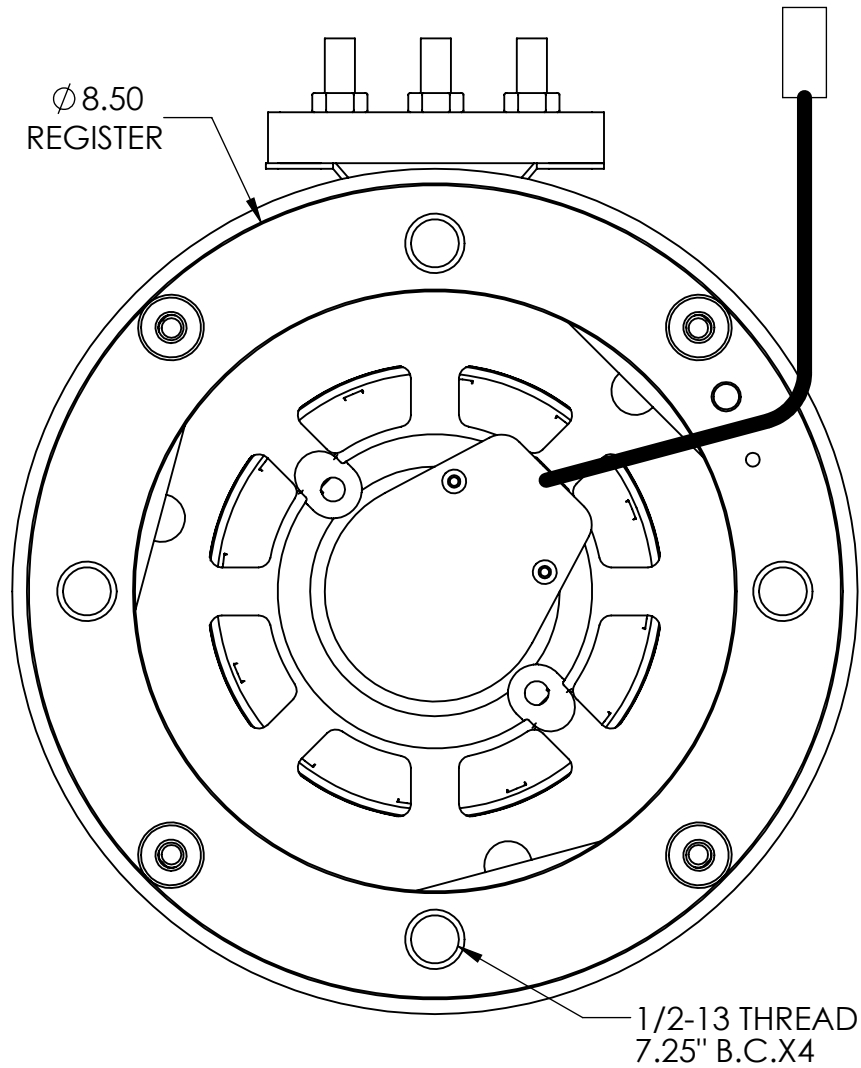

# AC34/35-16.02

ENCODER END

DRIVE END

AC35-16.02 Encoder Cables

1=Original style with Molex Connector, Enc-002

2= Original Miles style with 6 pin Duetsch DT Series connector, AC31-Encoder cable