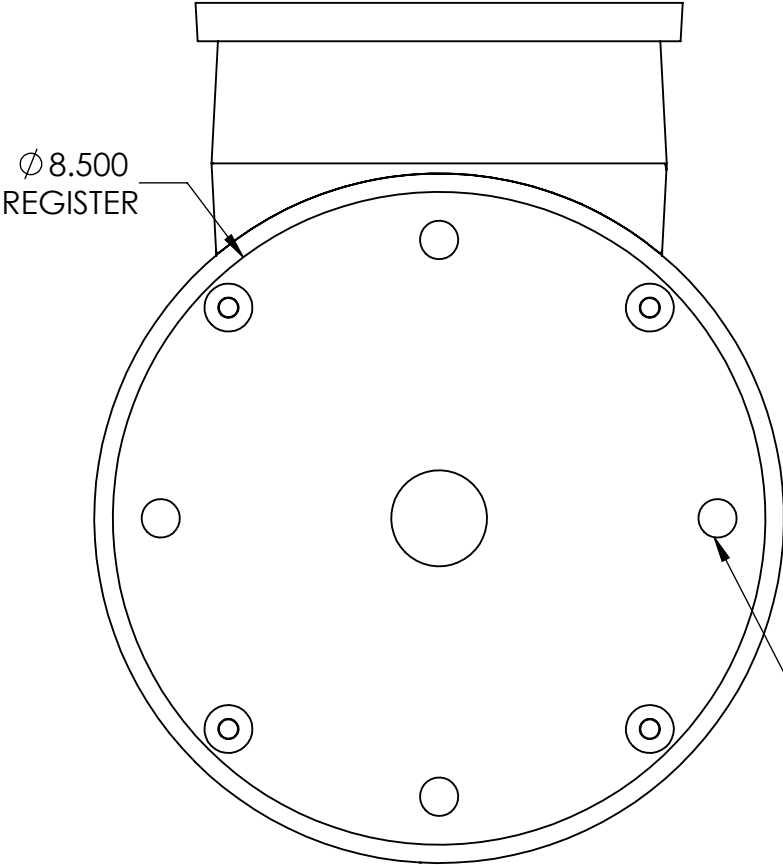

# AC35x2-32.28

OPPOSITE  
DRIVE END

DRIVE END