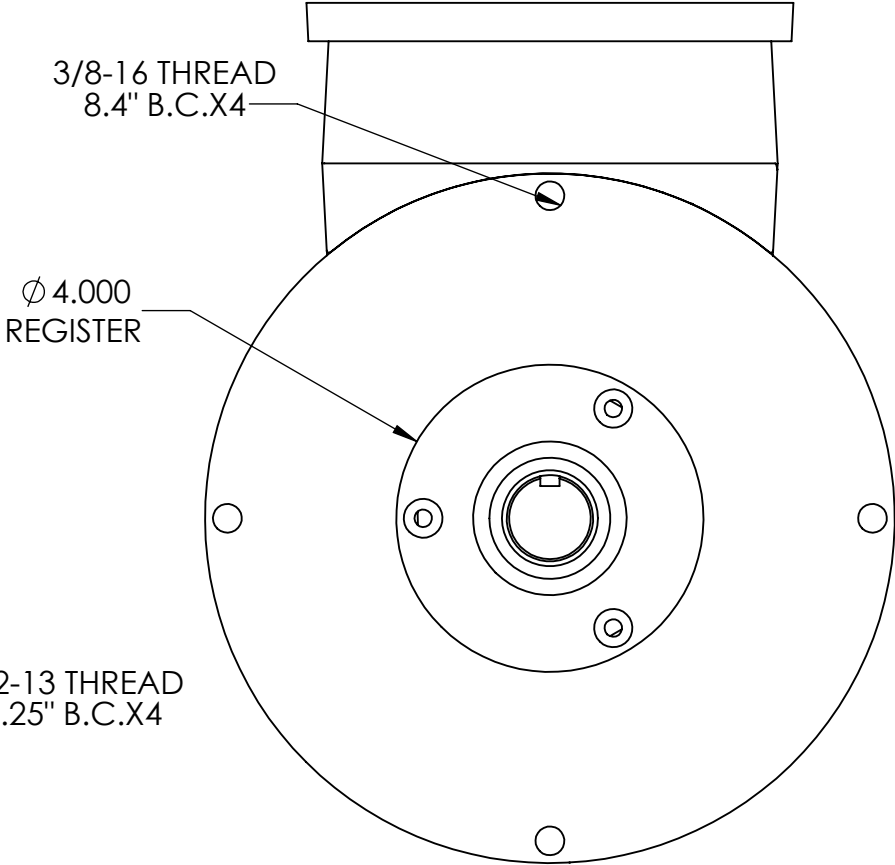

# AC35x2-32.28

OPPOSITE  
DRIVE END

DRIVE END