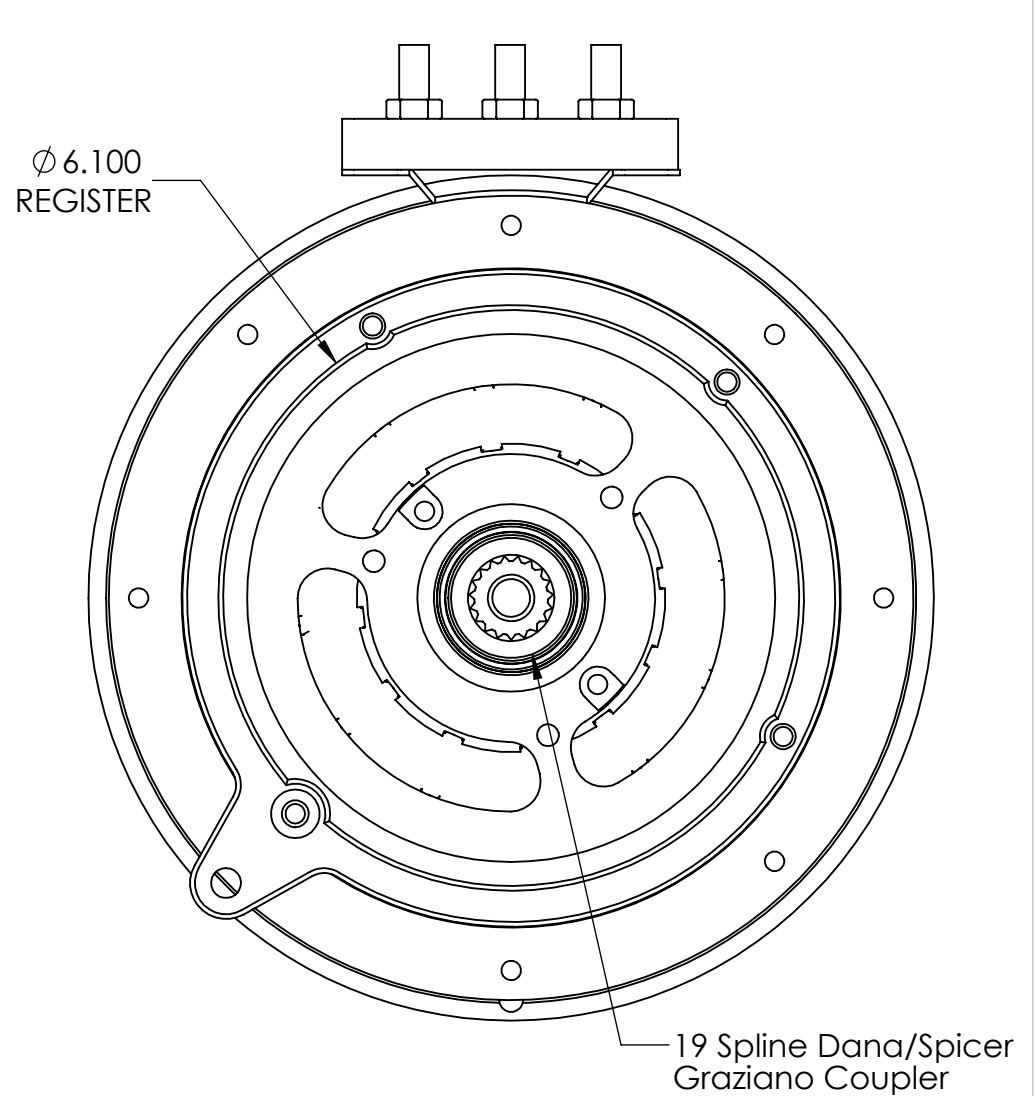

# AC35-19.02

ENCODER END

DRIVE END

AC35-19.02 Encoder Cables  
2= Original Miles style with 6 pin Duetsch DT Series connector, AC31-Encoder cable