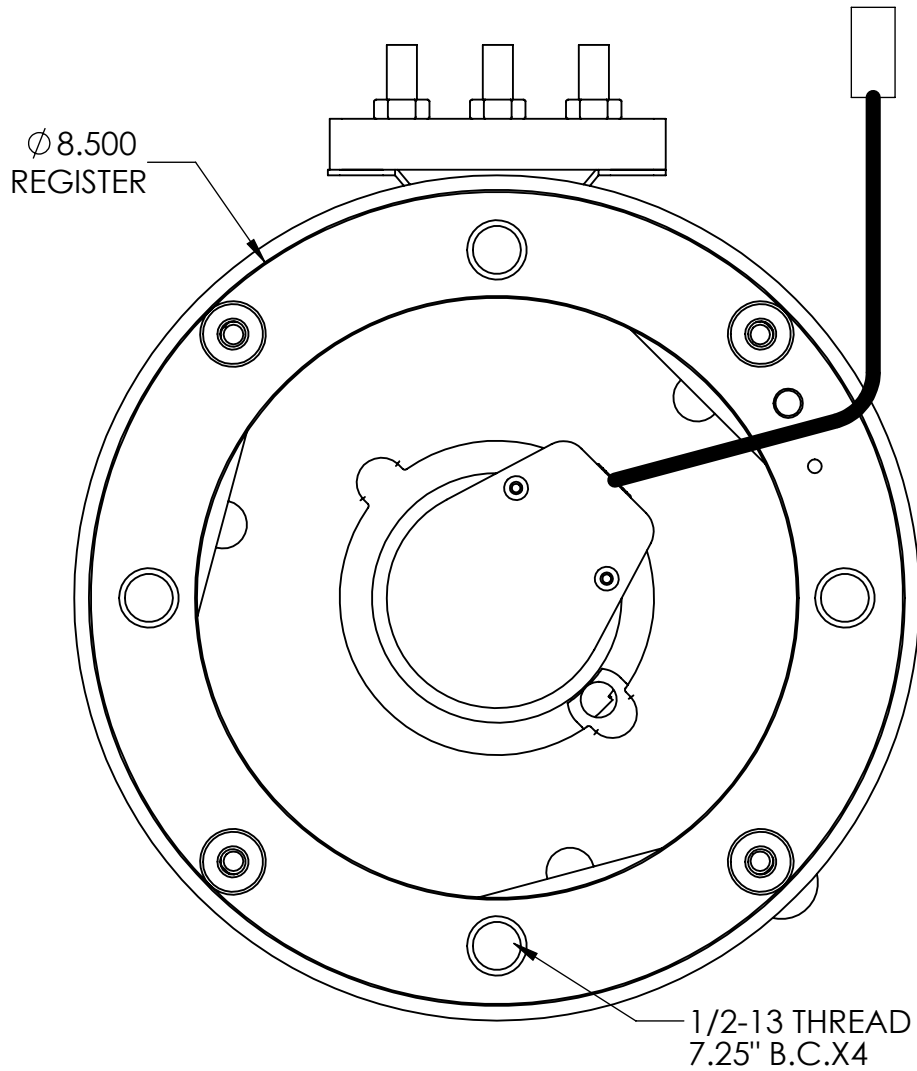

# AC35-19.02

ENCODER END

DRIVE END

AC35-19.02 Encoder Cables  
2= Original Miles style with 6 pin Duetsch DT Series connector, AC31-Encoder cable